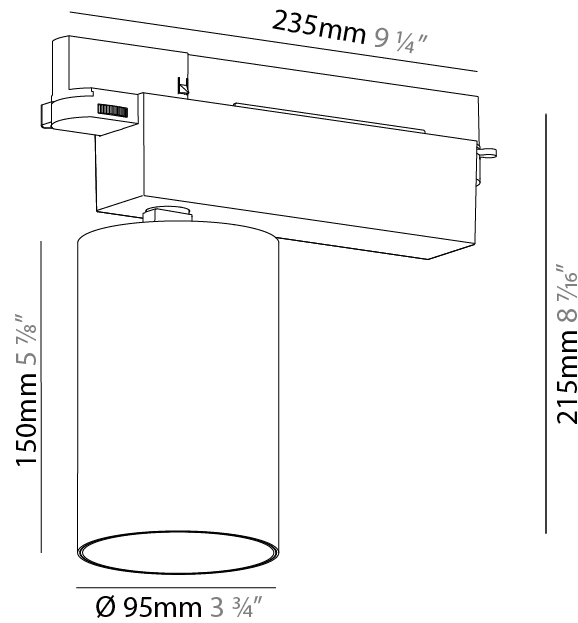

GENERAL

Series: Centriq
 Subseries: Centriq 95
 Brand: Prolicht
 Division: Architectural
 Mounting Type: Track
 Mounting Location: Ceiling
 Subcategory: Spots

PHYSICAL

Shape: Cylinder
 Diameter (mm): 95
 Diameter (in): 3 3/4
 Length (mm): 235
 Length (in): 9 1/4
 Height (mm): 150
 Height (in): 5 7/8
 Light Distribution: Adjustable / Direct
 Weight (kg): 1.495
 Weight (lbs): 3.3
 Fixture Finish: SSR / BKV / CWI / CRY / HAB / UFT / ITA / RUA / FTG / MYG / LOD / PUS / FRO / FUP / KIA / POP / BLS / SPG / MEY / GOH / GUM / CHC / COM / ABZ / JAG / OBR / MOS / ROR
 Fixture Material: Aluminum

OPTICAL

Reflector: 18 / 26 / 40
 Adjustability: Rotational 340°; Tilt 90°
 Upon Request: Special Beam Angles

RATINGS AND CERTIFICATIONS

Certified By: Certified for North American Standards
 IP rating: IP20

GENERAL

Series: Centriq
 Subseries: Centriq 95
 Brand: Prolicht
 Division: Architectural
 Mounting Type: Track
 Mounting Location: Ceiling
 Subcategory: Spots

PHYSICAL

Shape: Cylinder
 Diameter (mm): 95
 Diameter (in): 3 3/4
 Length (mm): 235
 Length (in): 9 1/4
 Height (mm): 150
 Height (in): 5 7/8
 Light Distribution: Adjustable / Direct
 Weight (kg): 1.4
 Weight (lbs): 3.08
 Fixture Finish: SSR / BKV / CWI / CRY / HAB / UFT / ITA / RUA / FTG / MYG / LOD / PUS / FRO / FUP / KIA / POP / BLS / SPG / MEY / GOH / GUM / CHC / COM / ABZ / JAG / OBR / MOS / ROR
 Fixture Material: Aluminum